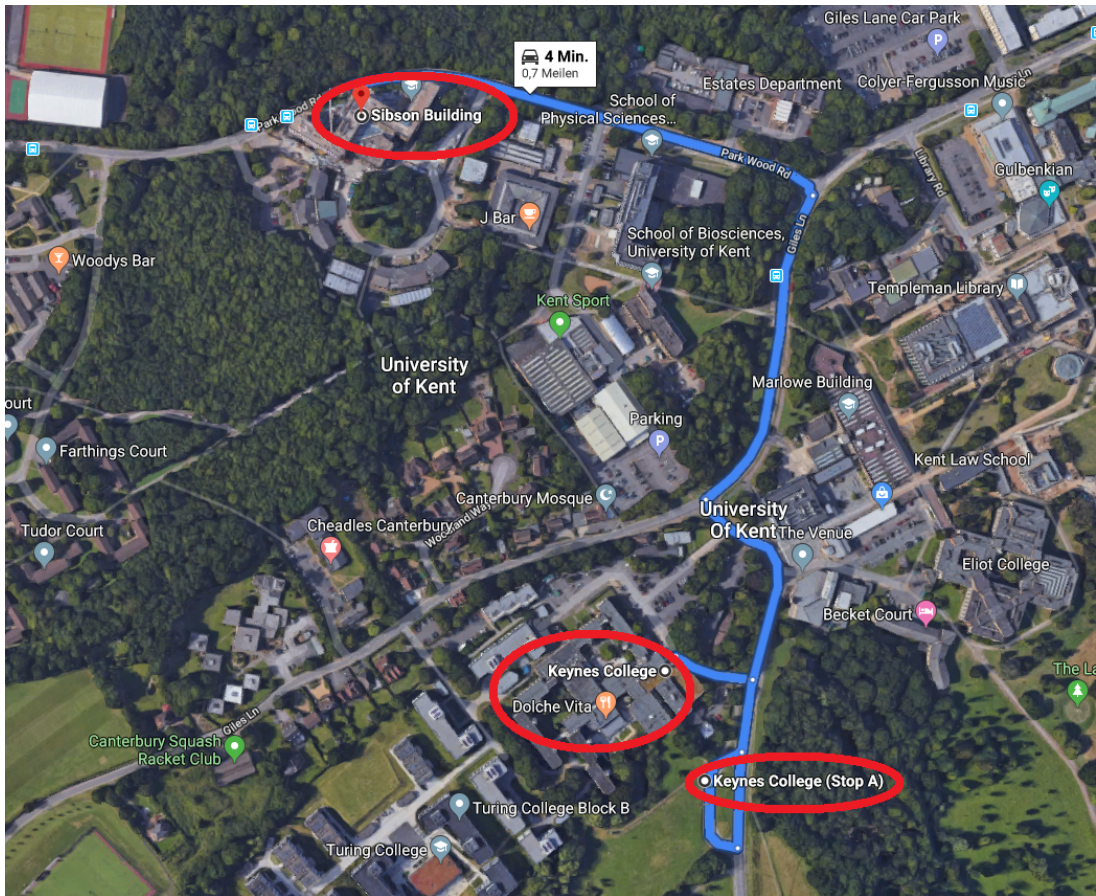

Orientation Map

- Accommodation is located at Keynes College.
- Breakfast will be served at the Dolce Vita Restaurant.
- Lecture halls are located in Sibson Building.

Walking time:

From	To	Time
Keynes College Stop A	Keynes College	Ca. 3 minutes
Keynes College Stop A	Sibson Building	Ca. 11 minutes
Keynes College	Sibson Building	Ca. 9 minutes